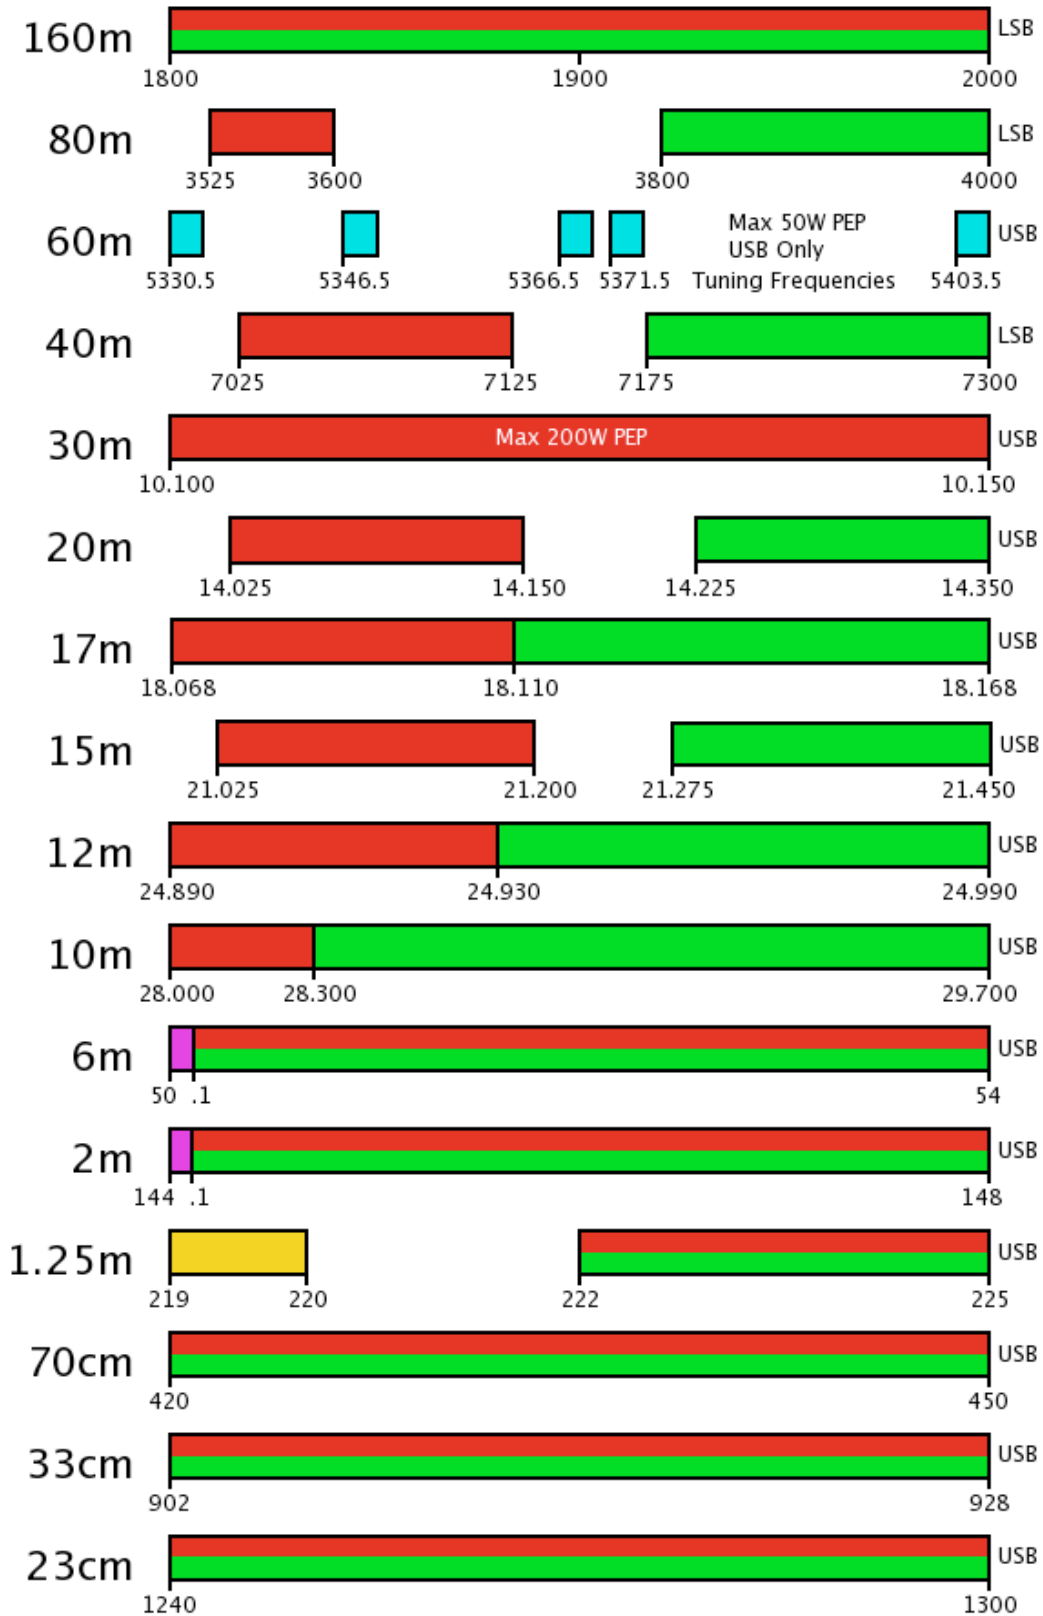

# Band Plan - General Class

John M. Simpson KG4ZOW 2007-02-23

<span style="color: magenta;">■</span> CW Only	<span style="color: cyan;">■</span> USB Phone only	2300-2310	10.0-10.5	122.25-123.0
<span style="color: red;">■</span> CW,RTTY,Data	<span style="color: yellow;">■</span> Fixed DMFS only	2390-2450	24.0-24.25	134-141
<span style="color: green;">■</span> Phone,Image		3300-3500	47.0-47.2	241-250
		5650-5925	76.0-81.0	275+