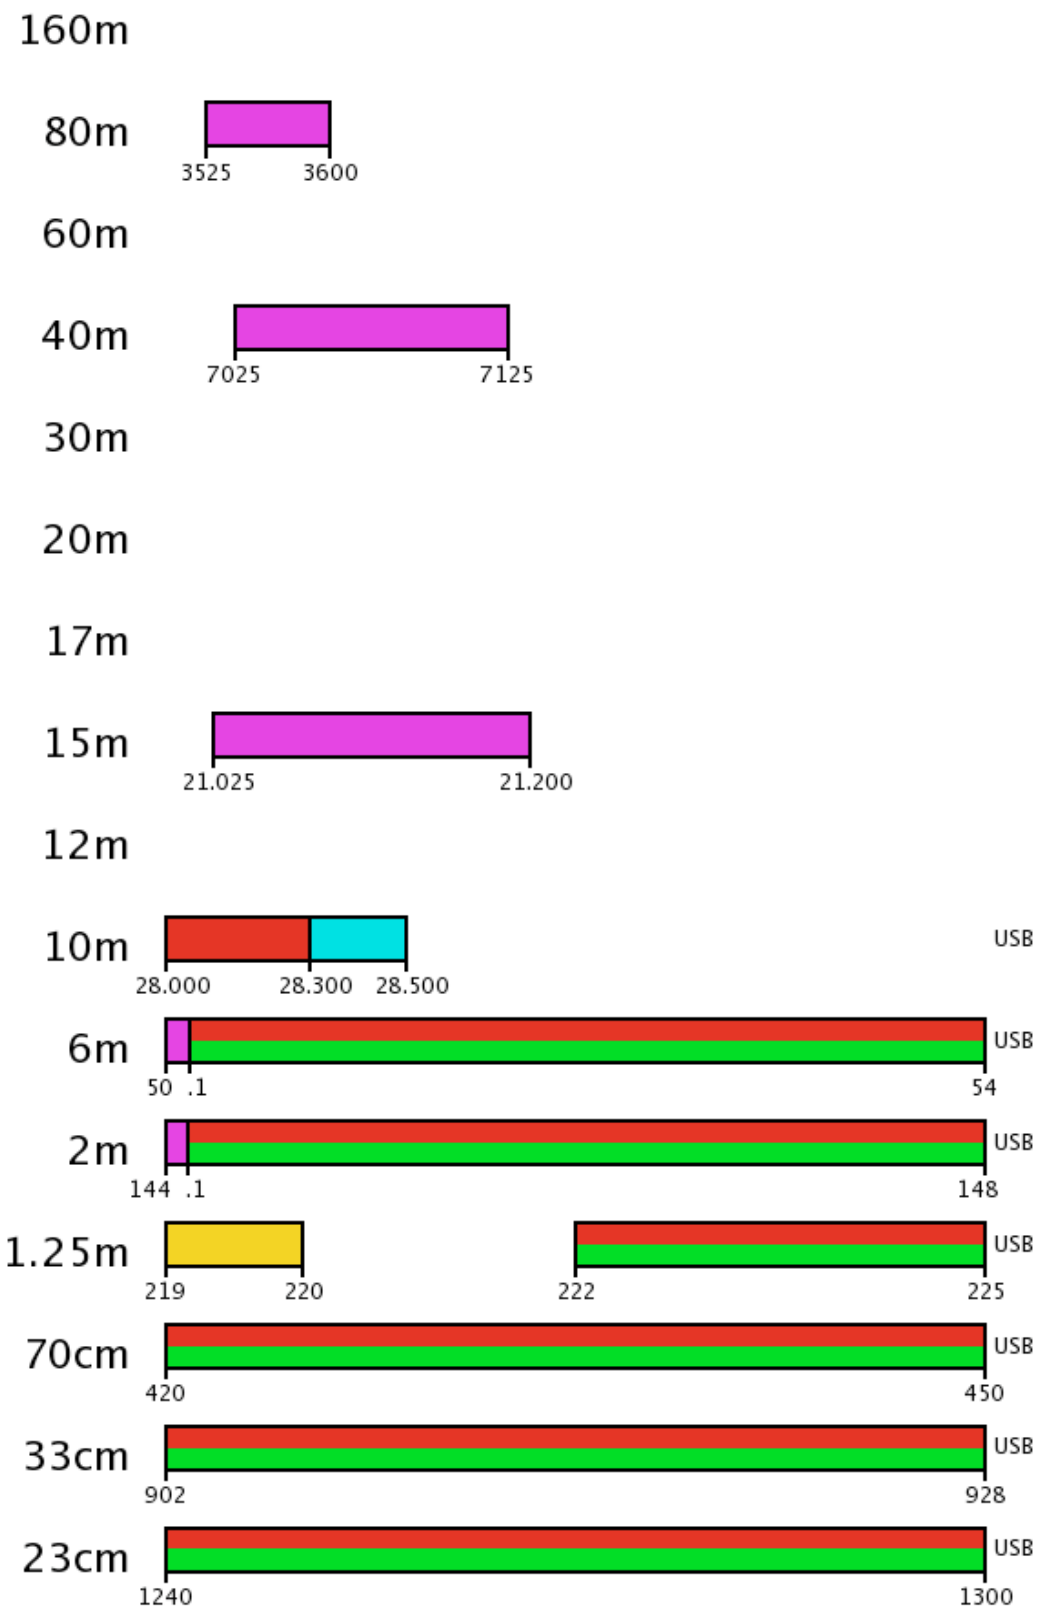

Band Plan – Technician Class

John M. Simpson KG4ZOW 2007-02-23

 CW Only	 SSB phone	2300-2310	10.0-10.5	122.25-123.0
 CW, RTTY, Data	 Fixed DMFS only	2390-2450	24.0-24.25	134-141
 Phone, Image		3300-3500	47.0-47.2	241-250
		5650-5925	76.0-81.0	275+